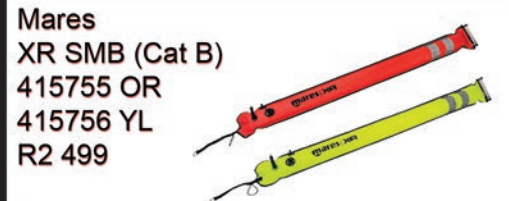

Buoys & Reels